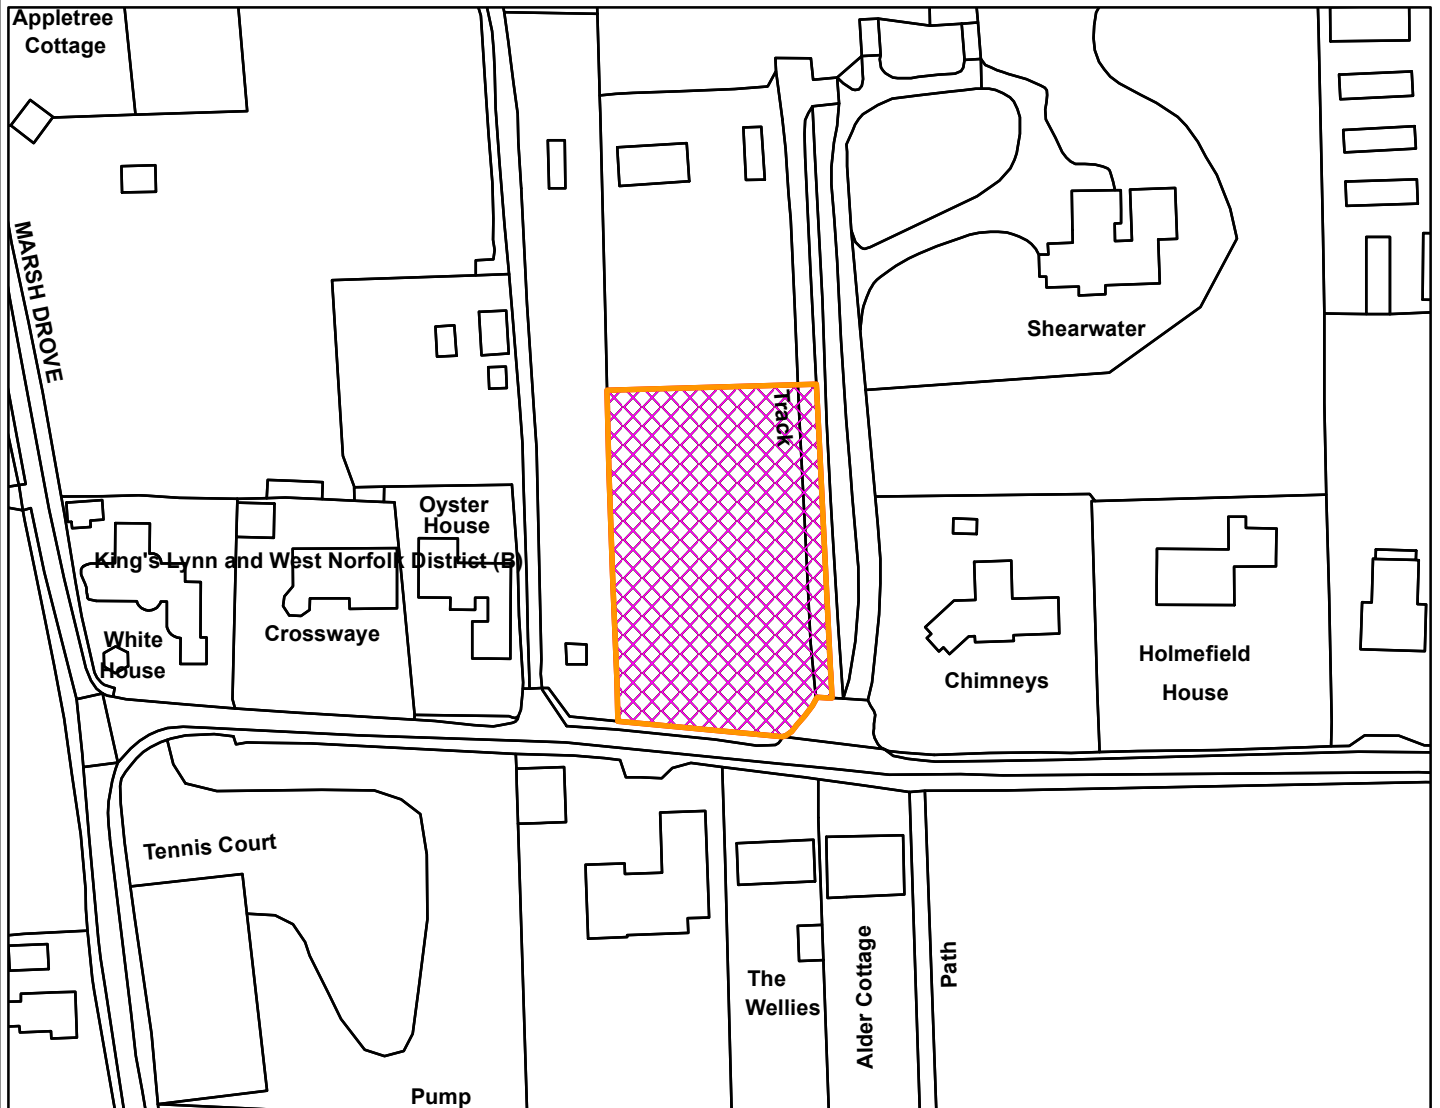

Land at Cross Lane Brancaster PE31 8AE

Legend

Scale: 1:1,250

Reproduced from the Ordnance Survey map with permission of the Controller of His Majesty's Stationery Office © Crown Copyright 2023.

Unauthorised reproduction infringes Crown Copyright and may lead to prosecution or civil proceedings.

Organisation	BCKLWN
Department	Planning
Comments	
Date	19/09/2024
MSA Number	0100024314